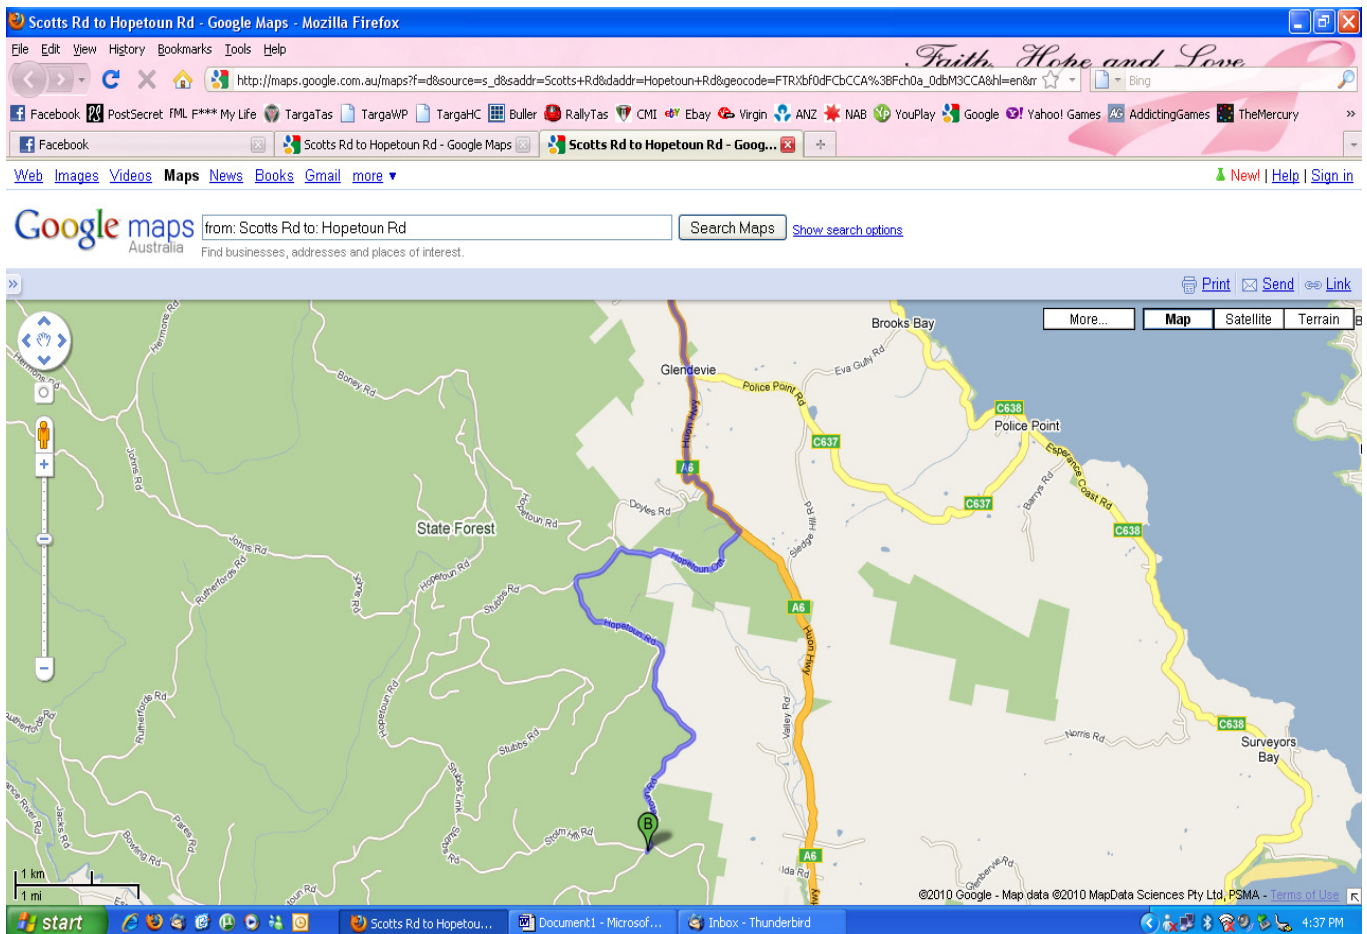

Hopetoun Rally Sprint 2010 – Directions to Start

Directions starting from HUONVILLE heading south towards Geeveston/Dover etc.

Start (Huonville)

Approx 20 km turn Left onto SCOTTS ROAD (C634)

At end of Scotts Road turn Left onto HUON HWY (A6)

Then approx 8.7km from intersection turn Right onto HOPETUON RD (note: Gravel Rd)

~1.9km left at triangle intersection to stay on Hopetoun Rd

~0.7km left to stay on Hopetoun Rd (at Stubbs Rd)

~4.6km to Rally Start (Corner of Hopetoun Rd & Stormhill Rd)

Google Map showing map of forest area (B=Rally Start)